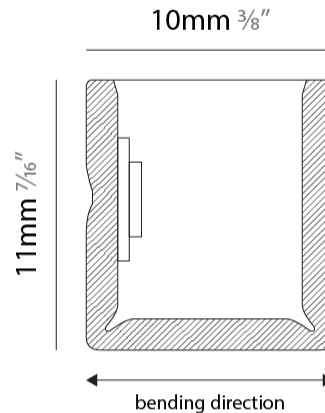

PROJECT
TYPE
SPECIFIER
QUANTITY
DATE

1. To build a product code in our configurator select the specify button on the base model # product page
2. To build a manual product code on this datasheet choose from the options listed below in blue font and add the suffix to the base model #

GENERAL

Series: Flexlite
Subseries: Firenze Palla Monopoint
Brand: Unonovesette
Division: Exterior
Mounting Type: Surface
Mounting Location: Wall
Subcategory: Wall Effect

PHYSICAL

Shape: Curves
Length (mm): 1000
Length (in): 39 ³/₈
Width (mm): 10
Width (in): 0 ³/₈
Height (mm): 11
Height (in): 0 ⁷/₁₆
Light Distribution: Omnidirectional
Diffuser: Polyurethane - Opal
Fixture Finish: WHI
Fixture Material: PVC / Polyurethane
Cable Details: Neoprene 300mm 2x0.5 mm2
Upon Request: Custom length - maximum of 5 meters

ELECTRICAL

Lamp Type: LED
Input Wattage (W): 13.57/m
Total Output Wattage (W): 11.21/m
Dimming: Non-Dimmable / 0-10V Dimming
Driver Included: No
Driver Location: Remote
Driver Type: Constant Voltage - Universal
Driver Class: Class 2
Input Voltage (V): 120 - 277
Output Voltage (V): 24

LED

Color Temperature (°K): 2700 / 3150 / 4300 / 5250
Max. Delivered Lumen (lm): 470 (3150K)
CRI: >85 CRI
Lamp Life (hrs): 50000
Upon Request: Dim to Warm

OPTICAL

Optic°: 120° Diffused light

RATINGS AND CERTIFICATIONS

Certified By: Certified for North American Standards
IP rating: IP68 (for permanent submersion 5m)

E