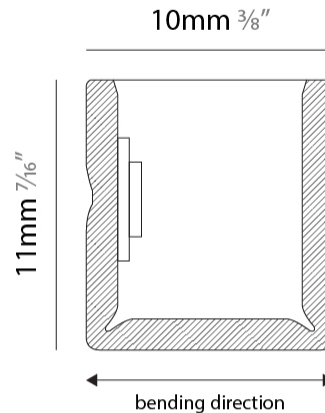

E12W0006-

base number _____ Color _____
Temperature _____

1. To build a product code in our configurator select the specify button on the base model # product page
2. To build a manual product code on this datasheet choose from the options listed below in blue font and add the suffix to the base model #

GENERAL

Series: Flexlite
Subseries: Firenze Palla Monopoint
Brand: Unonovesette
Division: Exterior
Mounting Type: Surface
Mounting Location: Wall
Subcategory: Wall Effect

PHYSICAL

Shape: Curves
Length (mm): 1000
Length (in): 39 ³/₈
Width (mm): 10
Width (in): 0 ³/₈
Height (mm): 11
Height (in): 0 ⁷/₁₆
Light Distribution: Omnidirectional
Diffuser: Polyurethane - Opal
Fixture Finish: WHI
Fixture Material: PVC / Polyurethane
Cable Details: Neoprene 300mm 2x0.5 mm2
Upon Request: Custom length - maximum of 5 meters

ELECTRICAL

Lamp Type: LED
Input Wattage (W): 13.57/m
Total Output Wattage (W): 11.21/m
Dimming: Non-Dimmable / 0-10V Dimming
Driver Included: No
Driver Location: Remote
Driver Type: Constant Voltage - Universal
Driver Class: Class 2
Input Voltage (V): 120 - 277
Output Voltage (V): 24

LED

Color Temperature (°K): 2700 / 3150 / 4300 / 5250
Max. Delivered Lumen (lm): 470 (3150K)
CRI: >85 CRI
Lamp Life (hrs): 50000
Upon Request: Dim to Warm

OPTICAL

Optic°: 120° Diffused light

RATINGS AND CERTIFICATIONS

Certified By: Certified for North American Standards
IP rating: IP68 (for permanent submersion 5m)