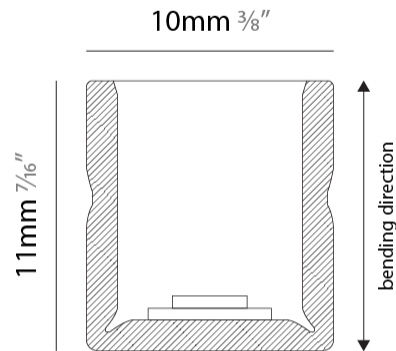

E12W0007-

base number _____
Color _____
Temperature _____

1. To build a product code in our configurator select the specify button on the base model # product page
2. To build a manual product code on this datasheet choose from the options listed below in blue font and add the suffix to the base model #

GENERAL

Series: Flexlite
Subseries: Flexlite Wave
Brand: Unonovesette
Division: Exterior
Mounting Type: Surface
Mounting Location: Wall
Subcategory: Wall Effect

PHYSICAL

Shape: Abstract
Length (mm): 1000
Length (in): 39 3/8
Width (mm): 10
Width (in): 0 3/8
Height (mm): 11
Height (in): 0 7/16
Light Distribution: Omnidirectional
Diffuser: Polyurethane - Opal
Fixture Finish: WHI
Fixture Material: PVC / Polyurethane
Cable Details: Neoprene 300mm 2x0.5 mm2
Upon Request: Custom length - maximum of 5 meters

ELECTRICAL

Lamp Type: LED
Input Wattage (W): 13.57/m
Total Output Wattage (W): 11.21/m
Dimming: Non-Dimmable / 0-10V Dimming
Driver Included: No
Driver Location: Remote
Driver Type: Constant Voltage - Universal
Driver Class: Class 2
Input Voltage (V): 120 - 277
Output Voltage (V): 24

LED

Color Temperature (°K): 2700 / 3050 / 4250 / 5100
Max. Delivered Lumen (lm): 420 (3050K)
CRI: >85 CRI
Lamp Life (hrs): 100000
Upon Request: Dim to Warm

OPTICAL

Optic°: 120° Diffused light

RATINGS AND CERTIFICATIONS

Certified By: Certified for North American Standards
IP rating: IP68 (for permanent submersion 5m)