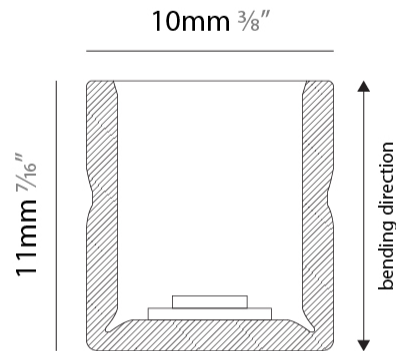

FLEXLITE WAVE SURFACE

E12W0008-

base number Color
Temperature

1. To build a product code in our configurator select the specify button on the base model # product page
2. To build a manual product code on this datasheet choose from the options listed below in blue font and add the suffix to the base model #

GENERAL

Series: Flexlite
Subseries: Flexlite Wave
Brand: Unonovesette
Division: Exterior
Mounting Type: Surface
Mounting Location: Wall
Subcategory: Wall Effect

PHYSICAL

Shape: Abstract
Length (mm): 1000
Length (in): 39 ³/₈
Width (mm): 10
Width (in): 0 ⁷/₈
Height (mm): 11
Height (in): 0 ⁷/₁₆
Light Distribution: Omnidirectional
Diffuser: Polyurethane - Opal
Fixture Finish: WHI
Fixture Material: PVC / Polyurethane
Cable Details: Neoprene 300mm 2x0.5 mm2
Upon Request: Custom length - maximum of 5 meters

ELECTRICAL

Lamp Type: LED
Input Wattage (W): 13.57/m
Total Output Wattage (W): 11.21/m
Dimming: Non-Dimmable / 0-10V Dimming
Driver Included: No
Driver Location: Remote
Driver Type: Constant Voltage - Universal
Driver Class: Class 2
Input Voltage (V): 120 - 277
Output Voltage (V): 24

LED

Color Temperature (°K): 2700 / 3050 / 4250 / 5100
Max. Delivered Lumen (lm): 420 (3050K)
CRI: >85 CRI
Lamp Life (hrs): 100000
Upon Request: Dim to Warm

OPTICAL

Optic°: 120° Diffused light

RATINGS AND CERTIFICATIONS

Certified By: Certified for North American Standards
IP rating: IP68 (for permanent submersion 5m)